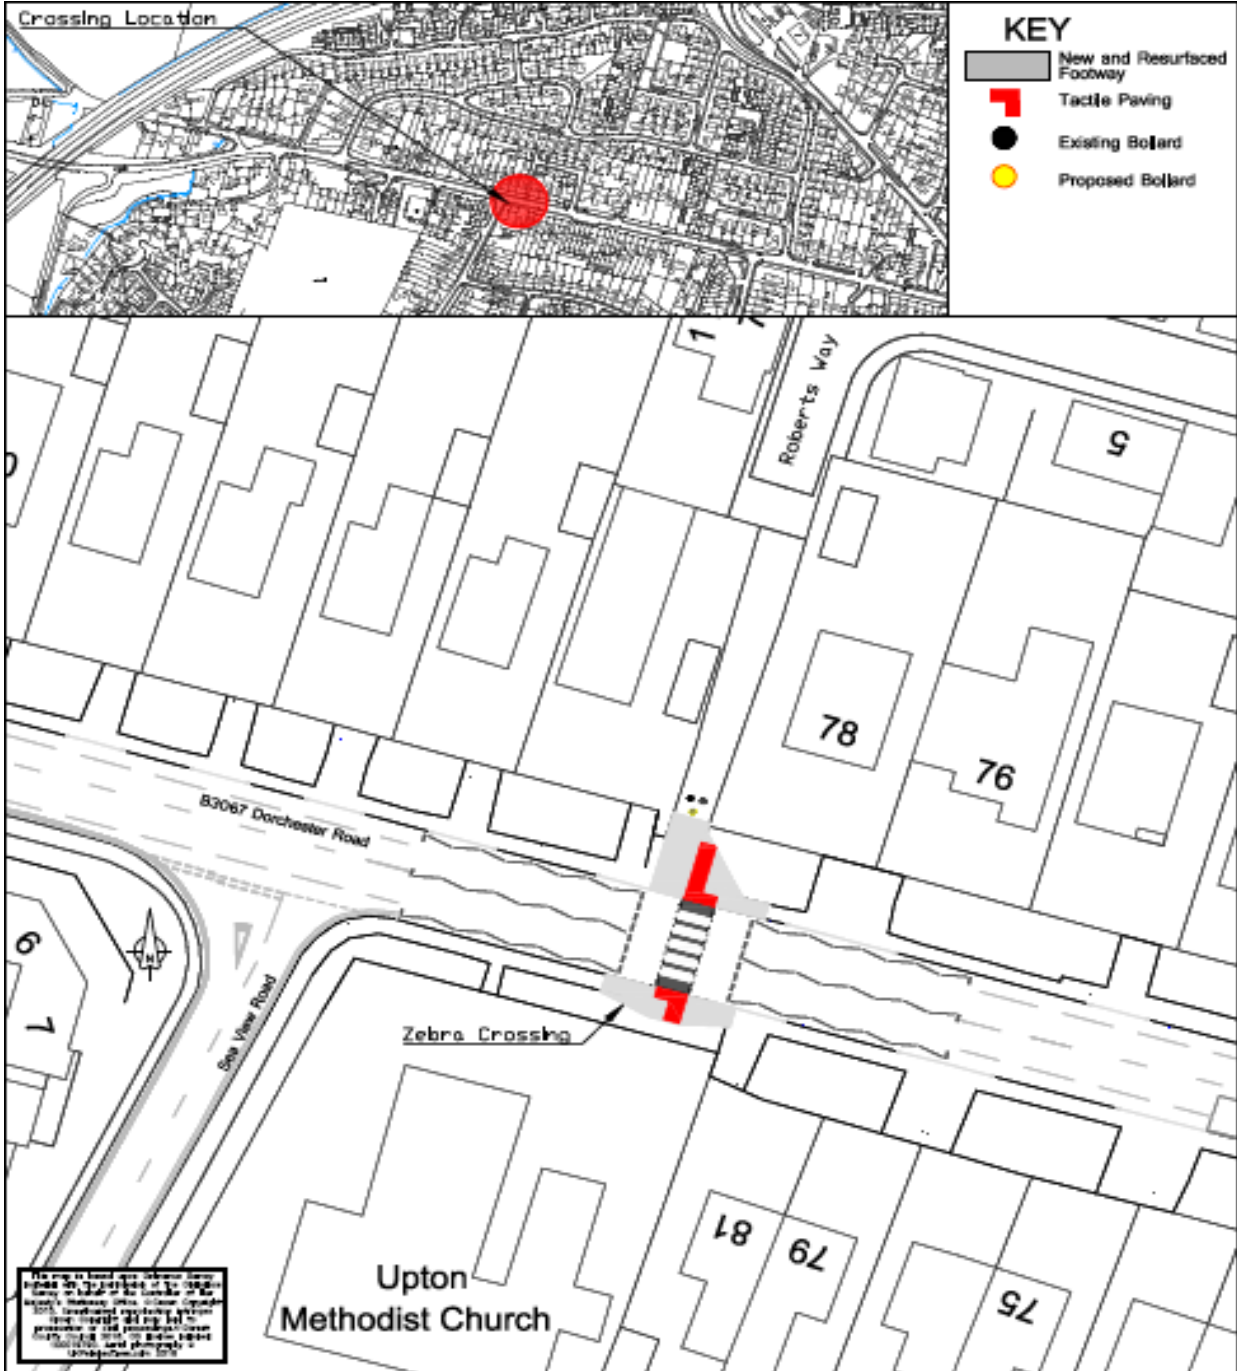

 Dorset County Council ENVIRONMENT AND THE ECONOMY DIRECTORATE Mrs HELEN, Director for Environment and the Economy	Project Title Dorchester Road - Sea View Road Upton Pedestrian Crossing		DDL 22Sep16 - DDL
	Drawing Title Consultation Drawing		
DORSET HIGHWAYS Andrew Martin Head of Dorset Highways	Scale (A4 Size) 1:500	Drawn OGL	Date 22Sep16
	Drawing Number HI1119/05/01/Orig		Drawing Status Consultation